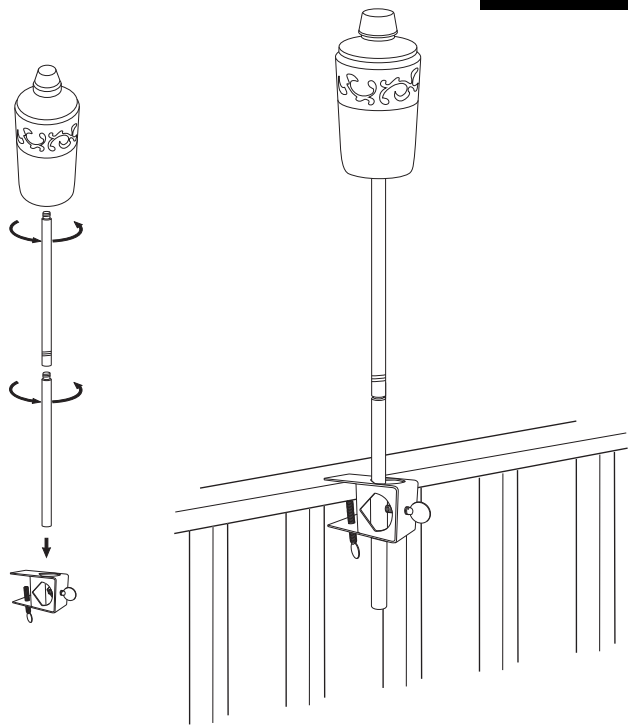

4-IN-1

Multi-Use Torch
4 en 1 Antorcha del Multi-Uso

©Lamplight Farms Inc.

TIKI®, Paradise In Your Backyard™ & The One And Only The Original Since 1957™ are trademarks of Lamplight Farms Inc.

TIKI®, Paradise In Your Backyard™ y The One And Only The Original Since 1957™ son marcas de Lamplight Farms Inc.

W140 N4900 Lilly Road, Menomonee Falls, WI 53051 • www.lamplight.com

Made in China • Hecho en China